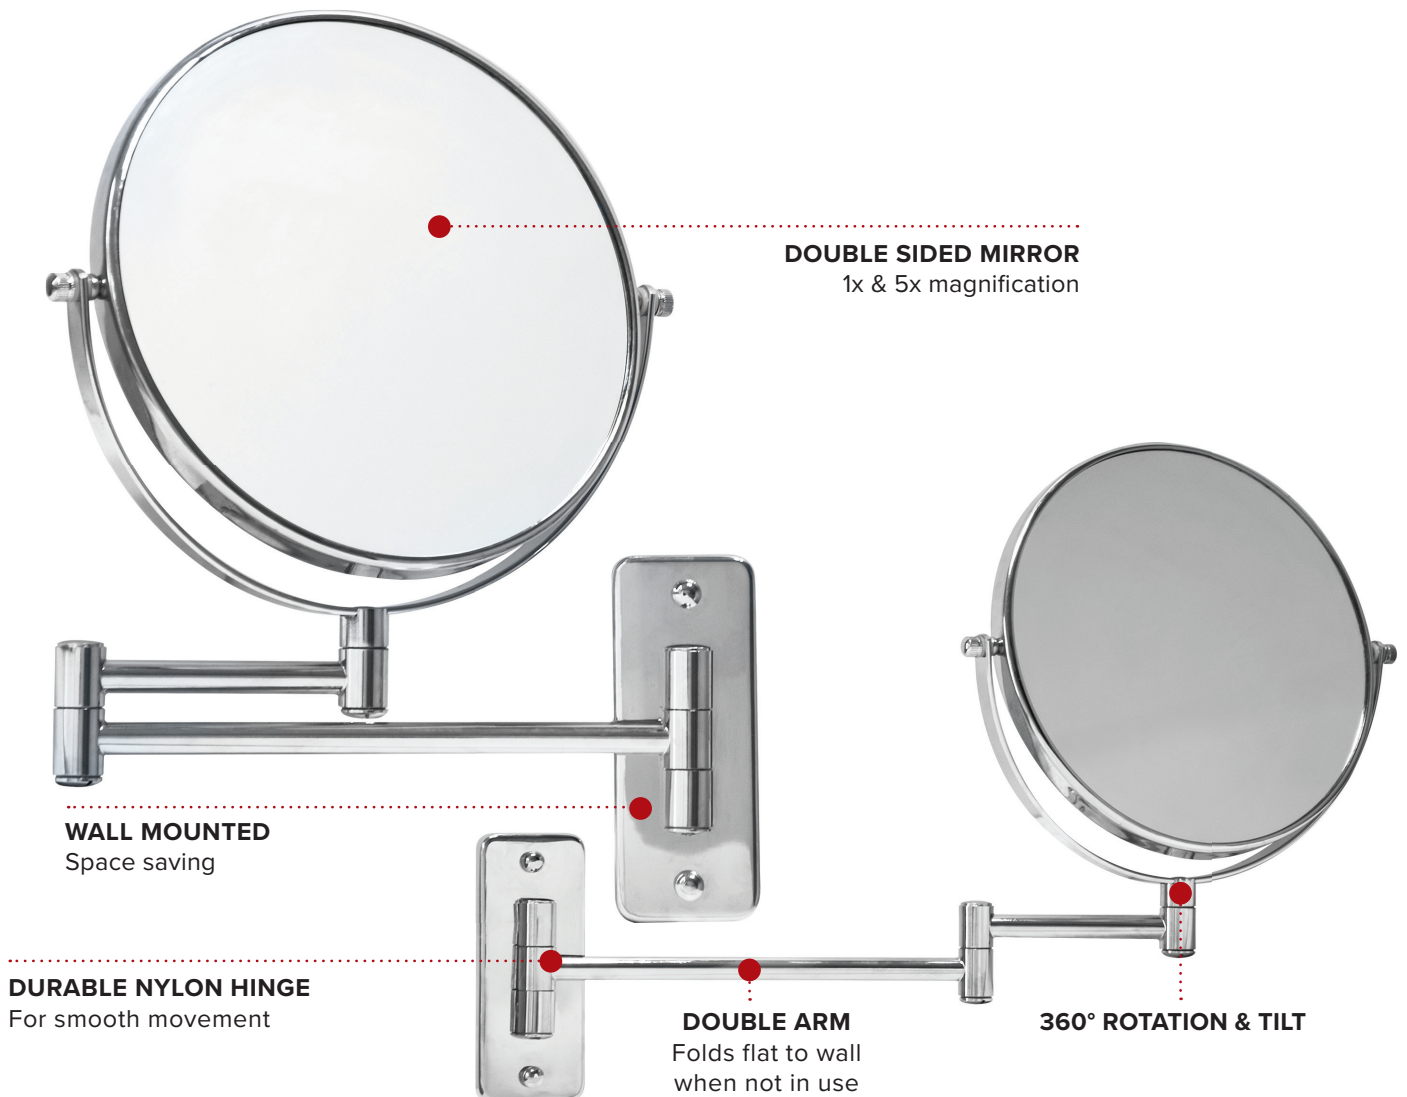

WINCHESTER WALL MOUNTED MIRROR - CHROME

- Durable chrome finish
- Suitable for Bedrooms & Bathrooms
- Supplied with fixings

Specification
0.8kg / 0.95kg
Pack Qty: 12

Options
Chrome
Black Chrome