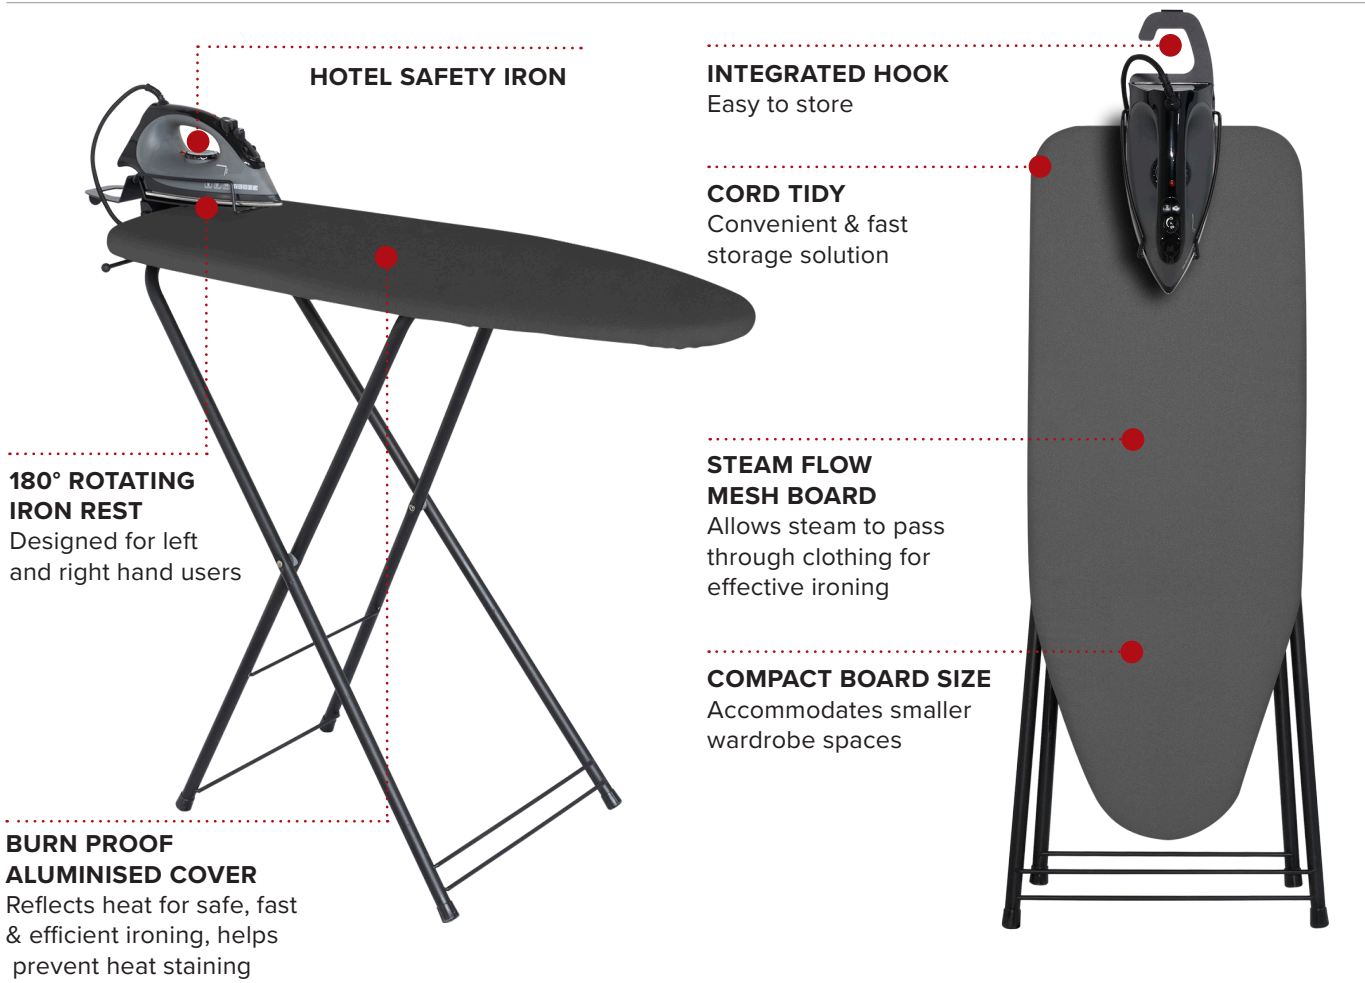

BERKSHIRE COMPACT IRONING CENTRE - DARK GREY

HOTEL SAFETY IRON

INTEGRATED HOOK
Easy to store

CORD TIDY
Convenient & fast storage solution

STEAM FLOW MESH BOARD
Allows steam to pass through clothing for effective ironing

COMPACT BOARD SIZE
Accommodates smaller wardrobe spaces

180° ROTATING IRON REST
Designed for left and right hand users

BURN PROOF ALUMINISED COVER
Reflects heat for safe, fast & efficient ironing, helps prevent heat staining

- Lightweight
- Durable black powder coated legs & frame
- Deck chair mechanism
- Supplied with 1200W hotel safety iron
- Anti-theft security box
- 3 way auto cut off system
- Horizontal & vertical steam function`

Specification

4.8kg
Pack Qty: 2

Options

STEAM / DRY IRON
Black/Light Grey cover UK or EU plug
Black/Dark Grey cover UK or EU plug

3 YEAR ELECTRICAL GUARANTEE

BRITISH DESIGNED

ANTI DRIP

AUTO-OFF 30 SEC