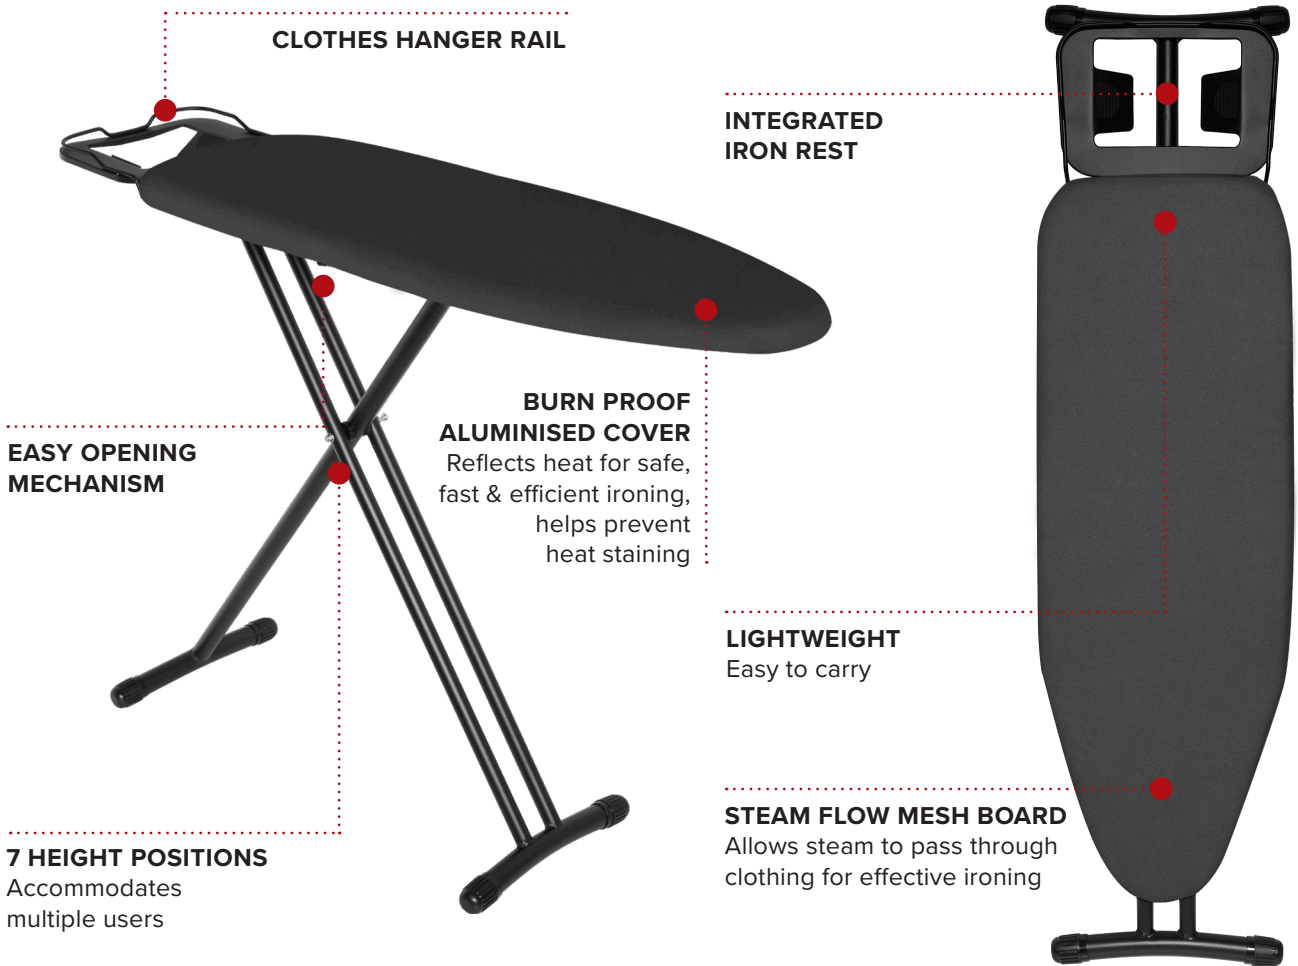

CLASSIC IRONING BOARD - DARK GREY

- Lightweight
- Durable black powder coated legs & frame
- Multi surface feet
- Easy open mechanism
- Felt backed replaceable cover

Specification

3.6kg
Pack Qty: 4

Options

Black/Light Grey cover
Black/Dark Grey cover